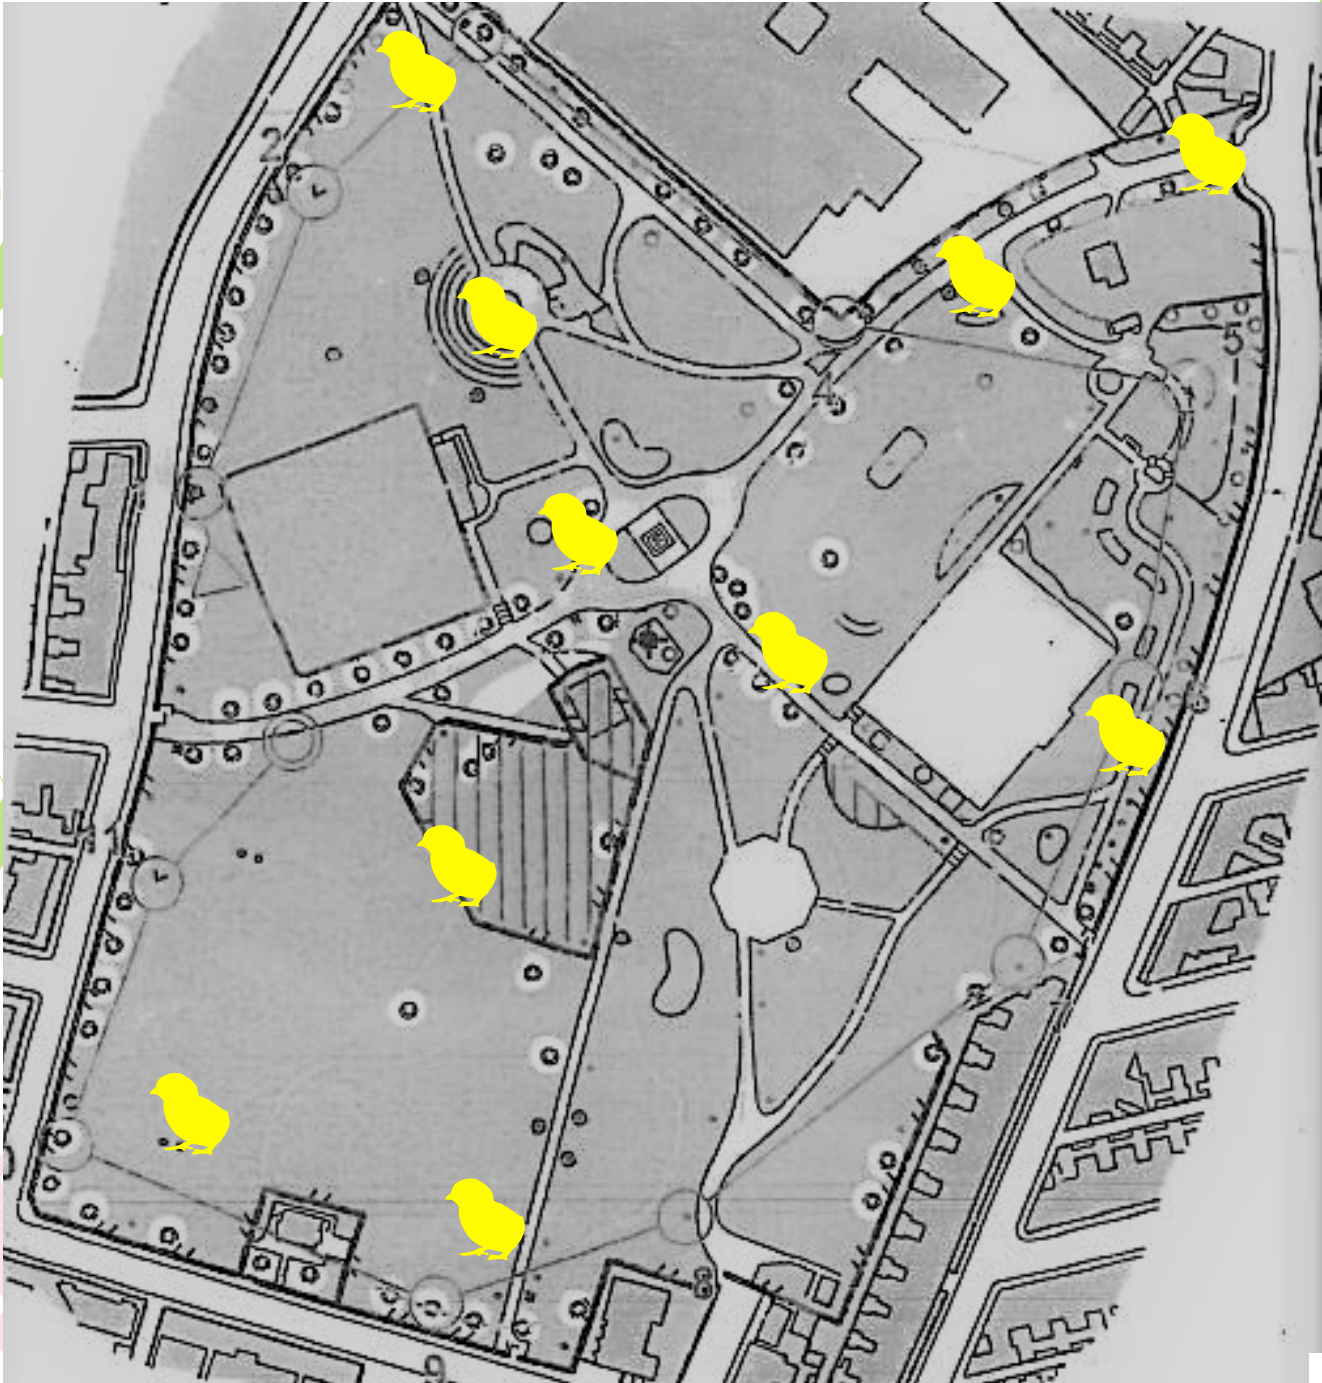

Cracking Clue!

BELOW IS A MAP OF THE LOCATIONS YOU WILL FIND THE NAMES OF THE TEN CHICKS

Easter Trail - Sun 9th April - 11am-4pm